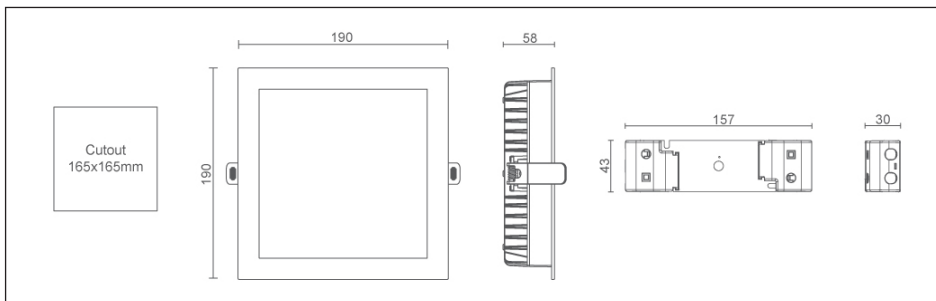

BumbleBee

Tel: 01489 878 406 Email: info@bumblebee-lighting.co.uk Web: bumblebee-lighting.co.uk
BumbleBee, Unit 11, Lycroft Business Park, Park Lane, Upper Swanmore, Southampton, SO32 2QQ