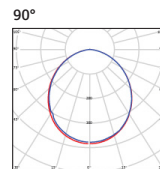

BumbleBee

Tel: 01489 878 406 Email: info@bumblebee-lighting.co.uk Web: bumblebee-lighting.co.uk
BumbleBee, Unit 11, Lycroft Business Park, Park Lane, Upper Swanmore, Southampton, SO32 2QQ