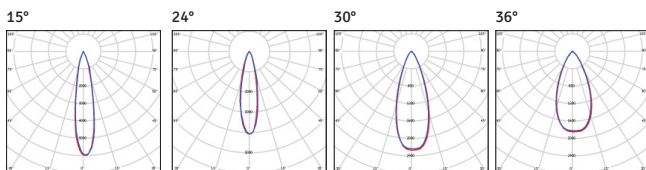

BumbleBee

Tel: 01489 878 406 Email: info@bumblebee-lighting.co.uk Web: bumblebee-lighting.co.uk
BumbleBee, Unit 11, Lycroft Business Park, Park Lane, Upper Swanmore, Southampton, SO32 2QQ