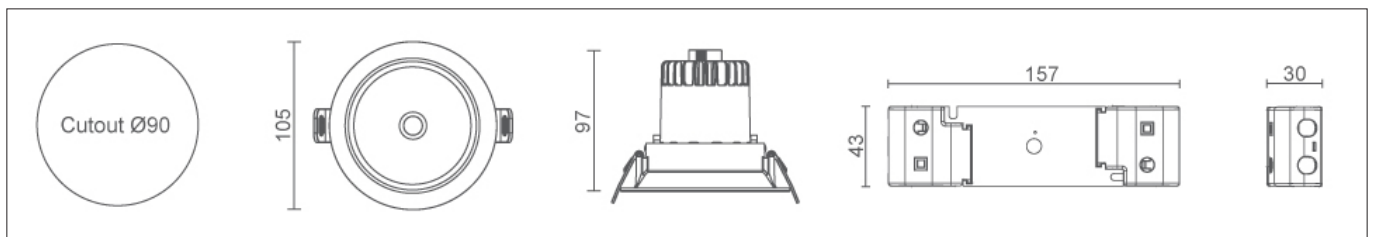

BumbleBee

Tel: 01489 878 406 Email: info@bumblebee-lighting.co.uk Web: bumblebee-lighting.co.uk
BumbleBee, Unit 11, Lycroft Business Park, Park Lane, Upper Swanmore, Southampton, SO32 2QQ