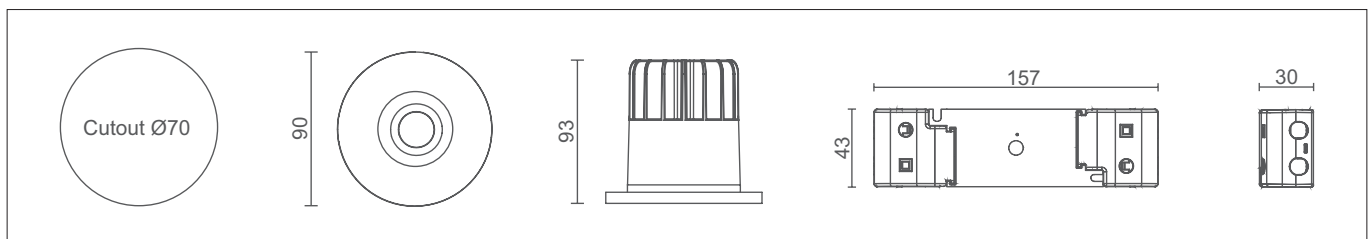

BumbleBee

Tel: 01489 878 406 Email: info@bumblebee-lighting.co.uk Web: bumblebee-lighting.co.uk
BumbleBee, Unit 11, Lycroft Business Park, Park Lane, Upper Swanmore, Southampton, SO32 2QQ