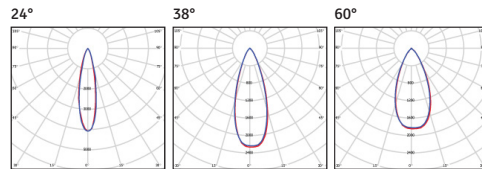

BumbleBee

Tel: 01489 878 406 Email: info@bumblebee-lighting.co.uk Web: bumblebee-lighting.co.uk
BumbleBee, Unit 11, Lycroft Business Park, Park Lane, Upper Swanmore, Southampton, SO32 2QQ