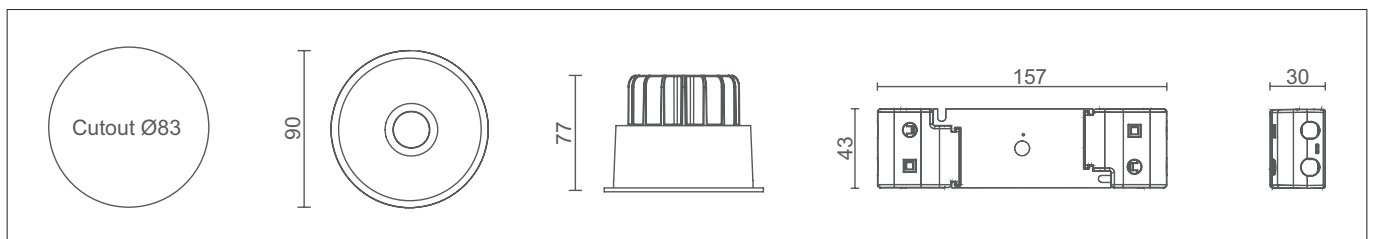

Wolf Datasheet

Performance

Lumen Output	Wattage	lm/cW
912 lm	10.2 W	89.4 lm/cW

Rated Supply Voltage	220 – 240 V
AC Voltage Range	198 – 264 V
Mains Frequency	50/60 Hz
Output LF current ripple @ 120Hz (Flicker)	<5%
Overvoltage Protection	320 V
In-rush Current	1.5 A
THD	<10%
Dimming Range	15 – 100%
Operating Temperature	-25. ±60 °C
Colour Rendering	Ra>82
Cutout	Ø83mm
Dimensions	Ø90 x 77mm
Weight	0.85kg
Warranty	5 Years
Certification	CE, ROHS