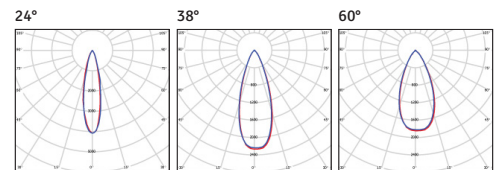

Wolf Datasheet

Performance

Lumen Output	Wattage	lm/cW
912 lm	10.2 W	89.4 lm/cW

Rated Supply Voltage	220 – 240 V
AC Voltage Range	198 – 264 V
Mains Frequency	50/60 Hz
Output LF current ripple @ 120Hz (Flicker)	<5%
Overvoltage Protection	320 V
In-rush Current	1.5 A
THD	<10%
Dimming Range	15 – 100%
Operating Temperature	-25. ±60 °C
Colour Rendering	Ra>82
Cutout	Ø83mm
Dimensions	Ø90 x 77mm
Weight	0.85kg
Warranty	5 Years
Certification	CE, ROHS