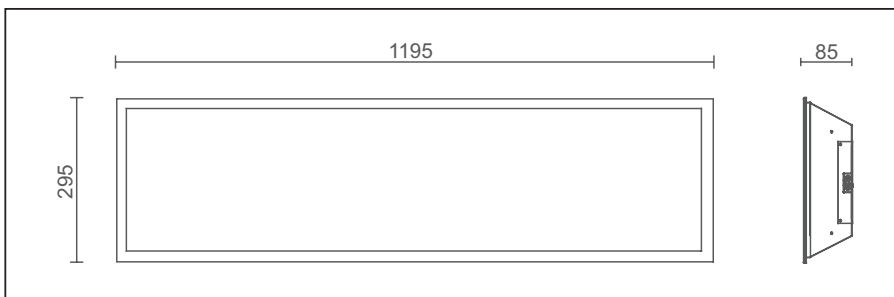

BumbleBee

Tel: 01489 878 406 Email: info@bumblebee-lighting.co.uk Web: bumblebee-lighting.co.uk
BumbleBee, Unit 11, Lycroft Business Park, Park Lane, Upper Swanmore, Southampton, SO32 2QQ