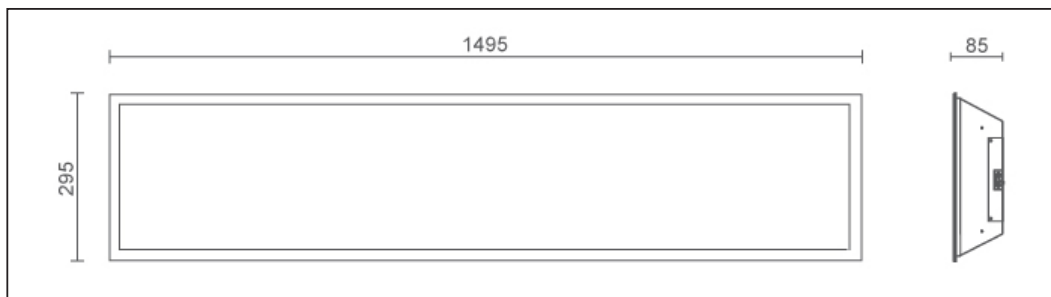

BumbleBee

Tel: 01489 878 406 Email: info@bumblebee-lighting.co.uk Web: bumblebee-lighting.co.uk
BumbleBee, Unit 11, Lycroft Business Park, Park Lane, Upper Swanmore, Southampton, SO32 2QQ