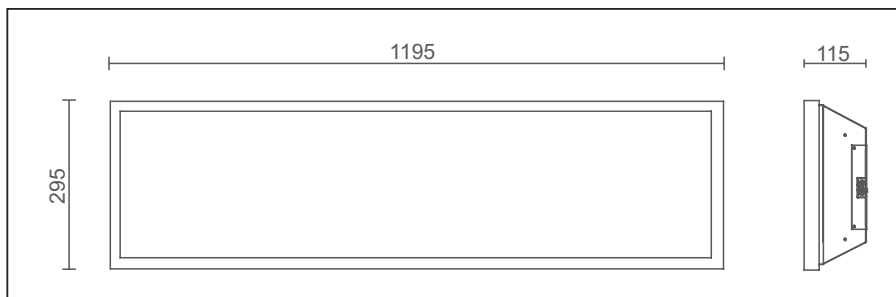

BumbleBee

Tel: 01489 878 406 Email: info@bumblebee-lighting.co.uk Web: bumblebee-lighting.co.uk
BumbleBee, Unit 11, Lycroft Business Park, Park Lane, Upper Swanmore, Southampton, SO32 2QQ