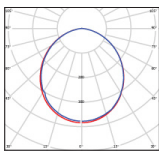

BumbleBee

Tel: 01489 878 406 Email: info@bumblebee-lighting.co.uk Web: bumblebee-lighting.co.uk
BumbleBee, Unit 11, Lycroft Business Park, Park Lane, Upper Swanmore, Southampton, SO32 2QQ