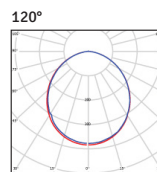

Emergency

Lumen Output	BLF	Emergency Lumen Output
3622 lm	14%	508 lm
3805 lm	13%	495 lm
4037 lm	13%	525 lm

Emergency Duration	3 Hours
Recharge Period	24 Hours
Battery Type	LiFePO4 (Lithium Iron Phosphate)
Battery Pack	3 x 2.4V 2.5Ah
Parasitic Load	1.2W
Operating Temperature	0 – 60°C
Power Efficiency	95%
Certification	CE, ROHS