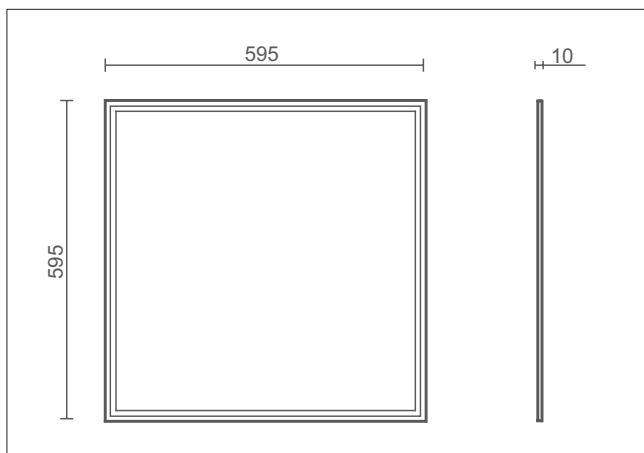

Terum Datasheet

Performance

Typical Lumen Outputs	Wattage	lm/cW
3622 lm	35.8 W	101.2 lm/cW
3805 lm	37.7 W	100.9 lm/cW
4037 lm	40.2 W	100.4 lm/cW

Rated Supply Voltage	220 – 240 V
AC Voltage Range	202 – 250 V
Mains Frequency	50/60 Hz
Output LF current ripple @ 120Hz (Flicker)	<2%
Overvoltage Protection	320 V
THD	<5%
Dimming Range	1 – 100%
Operating Temperature	-25 +60 °C
Longevity	50,000 hours
UGR Rating	<19
Colour Rendering	Ra>82
Dimensions	595 x 595 x 10mm
Weight	3.8kg
Warranty	5 Years
Certification	CE, ROHS