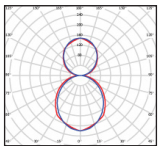

Emergency

Lumen Output	BLF	Emergency Lumen Output
5,340 lm	10%	534 lm
6,520 lm	8%	522 lm

Emergency Duration	3 Hours
Recharge Period	24 Hours
Battery Type	LiFePO4 (Lithium Iron Phosphate)
Battery Pack	3 x 2.4V 2.5Ah
Parasitic Load	1.2W
Operating Temperature	0 – 60°C
Power Efficiency	95%
Certification	CE, ROHS

60% DLOR