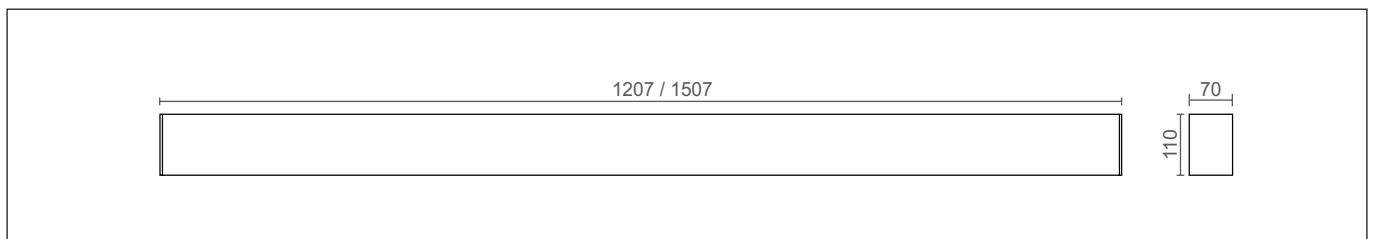

BumbleBee

Tel: 01489 878 406 Email: info@bumblebee-lighting.co.uk Web: bumblebee-lighting.co.uk
BumbleBee, Unit 11, Lycroft Business Park, Park Lane, Upper Swanmore, Southampton, SO32 2QQ