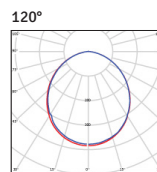

BumbleBee

Tel: 01489 878 406 Email: info@bumblebee-lighting.co.uk Web: bumblebee-lighting.co.uk
BumbleBee, Unit 11, Lycroft Business Park, Park Lane, Upper Swanmore, Southampton, SO32 2QQ