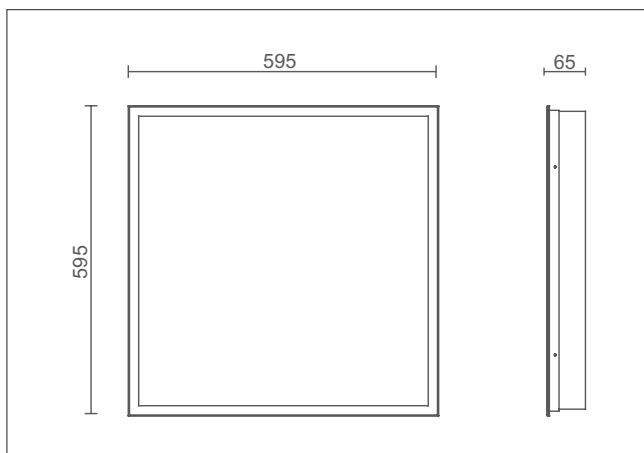

BumbleBee

Tel: 01489 878 406 Email: info@bumblebee-lighting.co.uk Web: bumblebee-lighting.co.uk
BumbleBee, Unit 11, Lycroft Business Park, Park Lane, Upper Swanmore, Southampton, SO32 2QQ