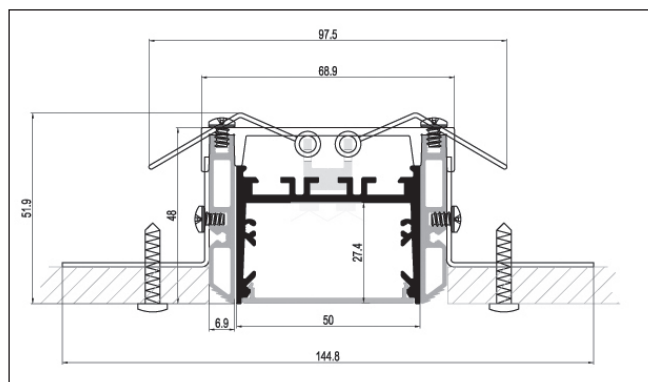

Angu Trimless Datasheet

Performance

Typical Lumen Outputs	Wattage	lm/cW
LED Tape – 2160lm/m	23.8 W/m	90.8 lm/cW
LED Board – 2620lm/m	24.3 W/m	107.8 lm/cW

Rated Supply Voltage	220 – 240 V
AC Voltage Range	202 – 250 V
Mains Frequency	50/60 Hz
Output LF current ripple @ 120Hz (Flicker)	<10%
Overvoltage Protection	320 V
THD	<20%
Dimming Range	1 - 100%
Operating Temperature	-25 +60 °C
Longevity	50,000 hours
Typical UGR Rating	<19
Colour Rendering	Ra>82
Section Dimensions	*See Below
Weight	3.5kg/m
Warranty	5 Years
Certification	CE, ROHS