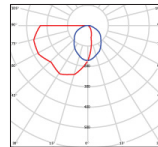

Sensor

Sensor Type	Microwave
Mounting	Integrated
Max Detection Range	8.0m
Detection Response	<1 sec.