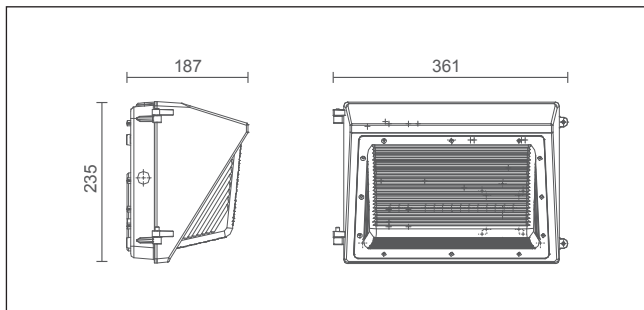

## Performance

Lumen Output	Wattage	lm/cW
5,282 lm	48.4 W	109.1 lm/cW
6,598 lm	60.2 W	109.6 lm/cW
8,801 lm	80.4 W	109.5 lm/cW
11,002 lm	99.8 W	110.2 lm/cW

Rated Supply Voltage	220 – 240 V
AC Voltage Range	198 – 264 V
Mains Frequency	50/60 Hz
Output LF current ripple @ 120Hz (Flicker)	<10%
Overvoltage Protection	320 V
In-rush Current	2 A
THD	<10%
Dimming Range	15 - 100%
Operating Temperature	-25. ±60 °C
Colour Rendering	Ra>82
IP Rating	IP65
IK Rating	IK08
Fixing Centres (see diagram)	361 x 235 x 187mm
Weight	2.1kg
Warranty	5 Years
Certification	CE, ROHS