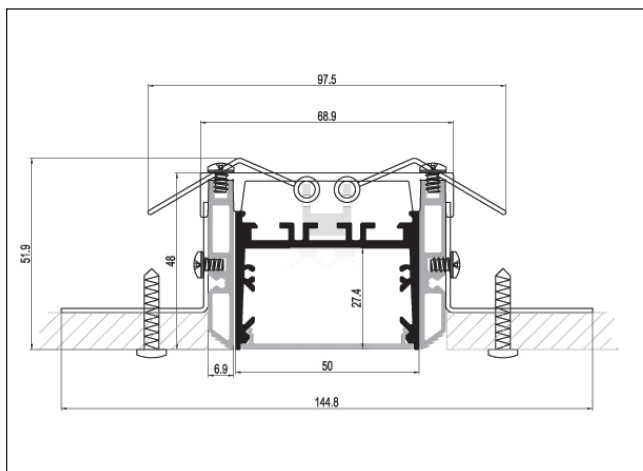

BumbleBee

Tel: 01489 878 406 Email: info@bumblebee-lighting.co.uk Web: bumblebee-lighting.co.uk
BumbleBee, Unit 11, Lycroft Business Park, Park Lane, Upper Swanmore, Southampton, SO32 2QQ