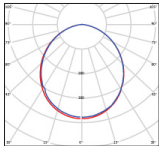

Emergency

Emergency Duration	3 Hours
Recharge Period	24 Hours
Battery Type	LiFePO4 (Lithium Iron Phosphate)
Battery Pack	3 x 3.2V 1.5Ah
Parasitic Load	1.2W
Operating Temperature	0 – 60°C
Power Efficiency	95%
Certification	CE, ROHS

90°