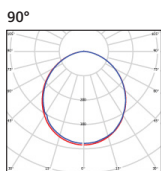

Annam

Performance

Rated Supply Voltage	220 – 240 V
AC Voltage Range	202 – 250 V
Mains Frequency	50/60 Hz
Output LF current ripple @ 120Hz (Flicker)	<10%
Overvoltage Protection	320 V
THD	<20%
Dimming Range	1 - 100%
Operating Temperature	-25 +60 °C
Longevity (L70 B10)	72,000 hours
Typical UGR Rating	<19
Colour Rendering	Ra>82
Section Dimensions	*See Below
Weight	3.5kg/m
Warranty	5 Years
Certification	CE, ROHS

Emergency

Emergency Duration	3 Hours
Recharge Period	24 Hours
Battery Type	LiFePO4 (Lithium Iron Phosphate)
Battery Pack	3 x 3.2V 1.5Ah
Parasitic Load	1.2W
Operating Temperature	0 – 60°C
Power Efficiency	95%
Certification	CE, ROHS

BumbleBee