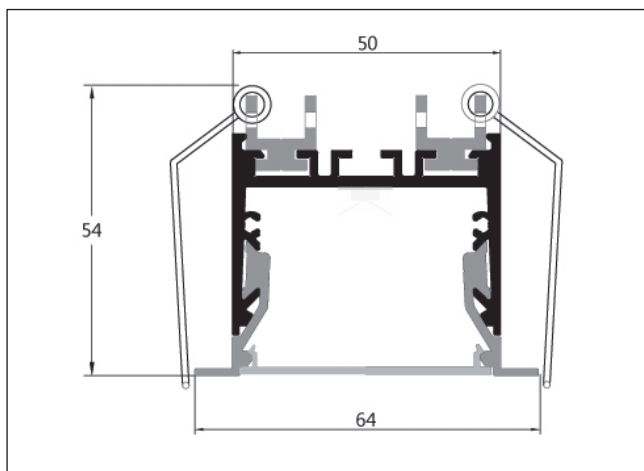

Annam

Performance

Rated Supply Voltage	220 – 240 V
AC Voltage Range	202 – 250 V
Mains Frequency	50/60 Hz
Output LF current ripple @ 120Hz (Flicker)	<10%
Overvoltage Protection	320 V
THD	<20%
Dimming Range	1 - 100%
Operating Temperature	-25 +60 °C
Longevity (L70 B10)	72,000 hours
Typical UGR Rating	<19
Colour Rendering	Ra>82
Section Dimensions	*See Below
Weight	3.5kg/m
Warranty	5 Years
Certification	CE, ROHS

Emergency

Emergency Duration	3 Hours
Recharge Period	24 Hours
Battery Type	LiFePO4 (Lithium Iron Phosphate)
Battery Pack	3 x 3.2V 1.5Ah
Parasitic Load	1.2W
Operating Temperature	0 – 60°C
Power Efficiency	95%
Certification	CE, ROHS

BumbleBee