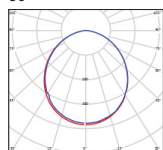

Emergency

Emergency Duration	3 Hours
Recharge Period	24 Hours
Battery Type	LiFePO4 (Lithium Iron Phosphate)
Battery Pack	3 x 3.2V 1.5Ah
Parasitic Load	1.2W
Operating Temperature	0 – 60°C
Power Efficiency	95%
Certification	CE, ROHS

90°