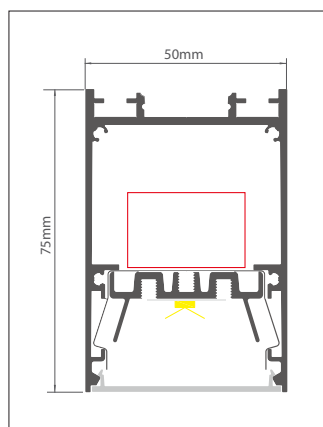

Jaguar (Direct)

Performance

Rated Supply Voltage	220 – 240 V
AC Voltage Range	202 – 250 V
Mains Frequency	50/60 Hz
Output LF current ripple @ 120Hz (Flicker)	<10%
Overvoltage Protection	290 V
THD	<5%
Dimming Type	DALI
Dimming Range	1-100%
Operating Temperature	-25 +60 °C
Longevity (L70 B10)	72,000 hours
UGR Rating	<19
Colour Rendering (3 SDCM)	Ra>82
Dimensions	50 x 75mm
Weight	4.8kg/m
Warranty	5 Years
Certification	CE, ROHS
Performance	ETL

Emergency

Emergency Duration	3 Hours
Recharge Period	24 Hours
Battery Type	LiFePO4 (Lithium Iron Phosphate)
Battery Pack	3 x 3.2V 1.5Ah
Parasitic Load	1.2W
Operating Temperature	0 – 60°C
Power Efficiency	95%
Certification	CE, ROHS

90°

BumbleBee