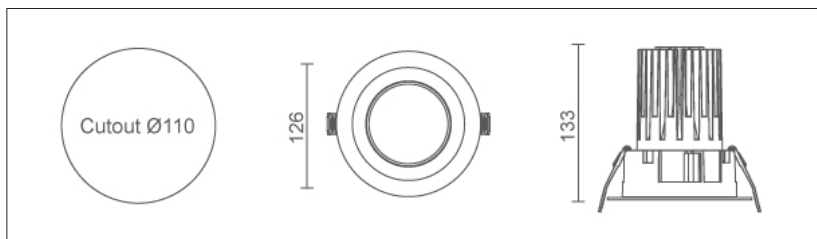

Nero R Datasheet

Performance

Lumen Output	Wattage	lm/cW
1554 lm	14.6 W	106.4 lm/cW
2063 lm	19.6 W	105.3 lm/cW

Rated Supply Voltage	220 – 240 V
AC Voltage Range	198 – 264 V
Mains Frequency	50/60 Hz
Output LF current ripple @ 120Hz (Flicker)	<5%
Overvoltage Protection	320 V
In-rush Current	12 A
THD	<10%
Dimming Range	1 – 100%
Operating Temperature	-25. ±60 °C
Colour Rendering	Ra>82
IP Rating	IP54
Cutout	Ø110mm
Dimensions	Ø126 x 133mm
Weight	1.9kg
Warranty	5 Years
Certification	CE, ROHS

Emergency

Standard Lumen Output	BLF	Emergency Lumen Output
1554 lm	18%	280 lm
2063 lm	14%	289 lm

Emergency Duration	3 Hours
Recharge Period	24 Hours
Battery Type	LiFePO4 (Lithium Iron Phosphate)
Battery Pack	3 x 3.2V 1.5Ah
Parasitic Load	1.2W
Operating Temperature	0 – 60°C
Power Efficiency	95%
Certification	CE, ROHS