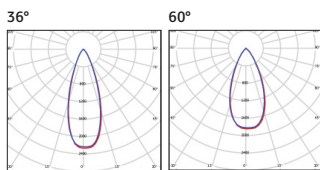

Nero R Datasheet

Performance

Lumen Output	Wattage	lm/cW
1554 lm	14.6 W	106.4 lm/cW
2063 lm	19.6 W	105.3 lm/cW

Rated Supply Voltage	220 – 240 V
AC Voltage Range	198 – 264 V
Mains Frequency	50/60 Hz
Output LF current ripple @ 120Hz (Flicker)	<5%
Overvoltage Protection	320 V
In-rush Current	12 A
THD	<10%
Dimming Range	1 – 100%
Operating Temperature	-25. ±60 °C
Colour Rendering	Ra>82
IP Rating	IP54
Cutout	Ø110mm
Dimensions	Ø126 x 133mm
Weight	1.9kg
Warranty	5 Years
Certification	CE, ROHS

Emergency

Standard Lumen Output	BLF	Emergency Lumen Output
1554 lm	18%	280 lm
2063 lm	14%	289 lm

Emergency Duration	3 Hours
Recharge Period	24 Hours
Battery Type	LiFePO4 (Lithium Iron Phosphate)
Battery Pack	3 x 3.2V 1.5Ah
Parasitic Load	1.2W
Operating Temperature	0 – 60°C
Power Efficiency	95%
Certification	CE, ROHS

BumbleBee