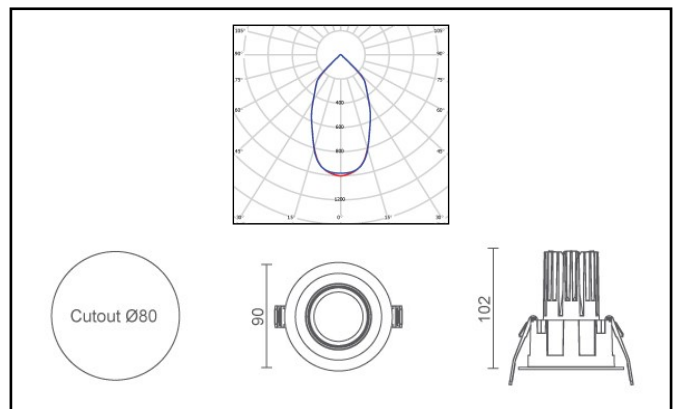

Tel: 01489 878 406 Email: Info@bumblebee-lighting.co.uk Web: bumblebee-lighting.co.uk

Bumblebee, Unit 16 Business Park, Park Lane, Upper Swanmore, Southampton, SO32 2QQ Company No: 10464972 VAT No: 254 3859 81

BumbleBee