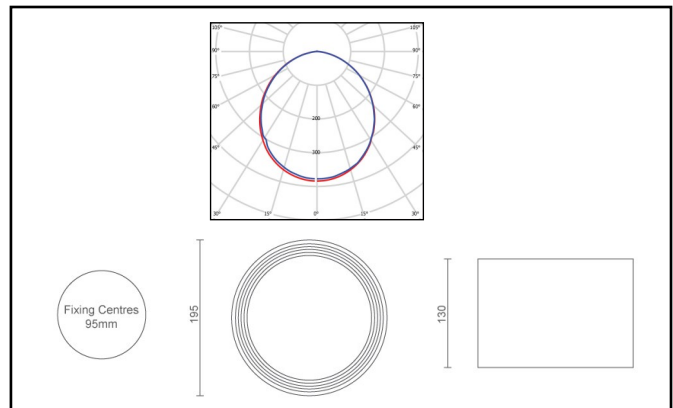

Tel: 01489 878 406 Email: Info@bumblebee-lighting.co.uk Web: bumblebee-lighting.co.uk

Bumblebee, Unit 16 Business Park, Park Lane, Upper Swanmore, Southampton, SO32 2QQ Company No: 10464972 VAT No: 254 3859 81

BumbleBee