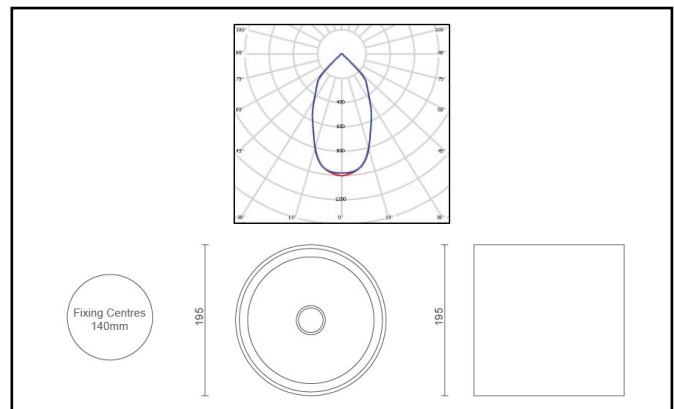

Tel: 01489 878 406 Email: Info@bumblebee-lighting.co.uk Web: bumblebee-lighting.co.uk

Bumblebee, Unit 16 Business Park, Park Lane, Upper Swanmore, Southampton, SO32 2QQ Company No: 10464972 VAT No: 254 3859 81

BumbleBee