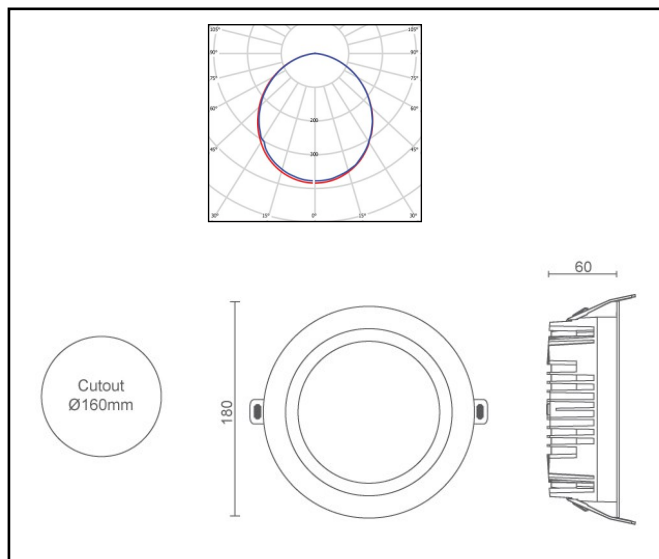

Emergency (Optional)

BLF	Lumen Output
17%	282lm
13%	286lm

Emergency Duration	3 Hours
Recharge Period	24 Hours
Battery Type	LiFePO₄ (Lithium Iron Phosphate)
Battery Pack	3 x 3.2V 1.5Ah
Parasitic Load	1.2W
Operating Temperature	0–60 °C
Power Efficiency	95%
Certification	CE, ROHS