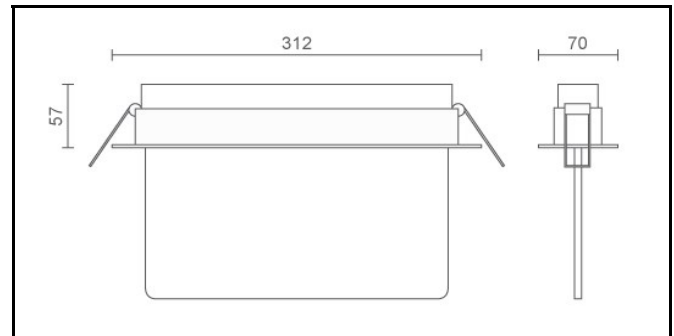

Tel: 01489 878 406 Email: Info@bumblebee-lighting.co.uk Web: bumblebee-lighting.co.uk

Bumblebee, Unit 16 Business Park, Park Lane, Upper Swanmore, Southampton, SO32 2QQ Company No: 10464972 VAT No: 254 3859 81

BumbleBee