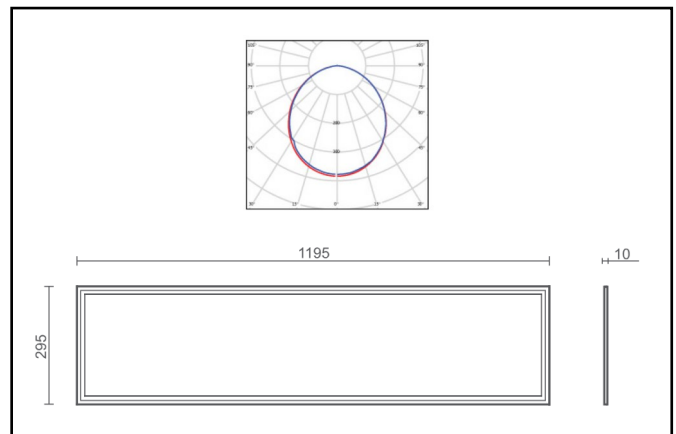

Tel: 01489 878 406 Email: Info@bumblebee-lighting.co.uk Web: bumblebee-lighting.co.uk

Bumblebee, Unit 16 Business Park, Park Lane, Upper Swanmore, Southampton, SO32 2QQ Company No: 10464972 VAT No: 254 3859 81

BumbleBee