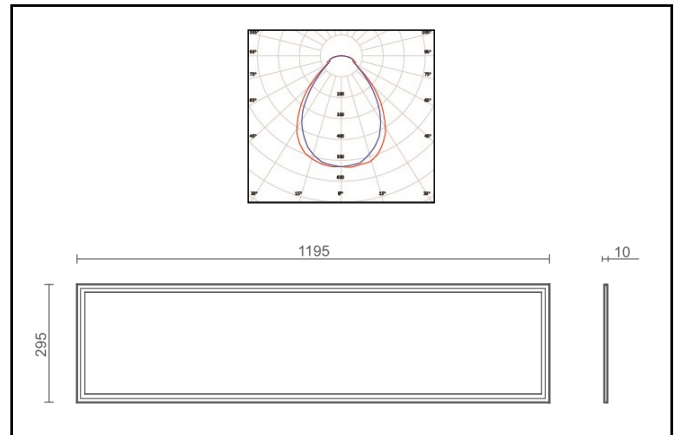

Tel: 01489 878 406 Email: Info@bumblebee-lighting.co.uk Web: bumblebee-lighting.co.uk

Bumblebee, Unit 16 Business Park, Park Lane, Upper Swanmore, Southampton, SO32 2QQ Company No: 10464972 VAT No: 254 3859 81

BumbleBee