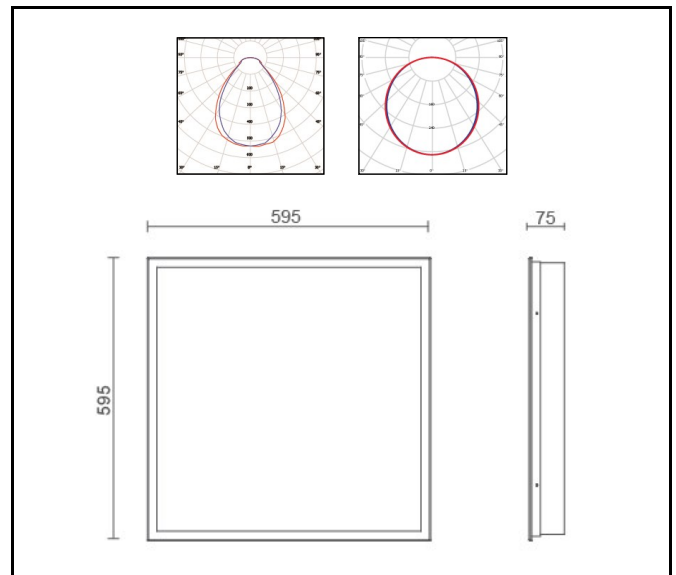

Tel: 01489 878 406 Email: Info@bumblebee-lighting.co.uk Web: bumblebee-lighting.co.uk

Bumblebee, Unit 16 Business Park, Park Lane, Upper Swanmore, Southampton, SO32 2QQ Company No: 10464972 VAT No: 254 3859 81

BumbleBee