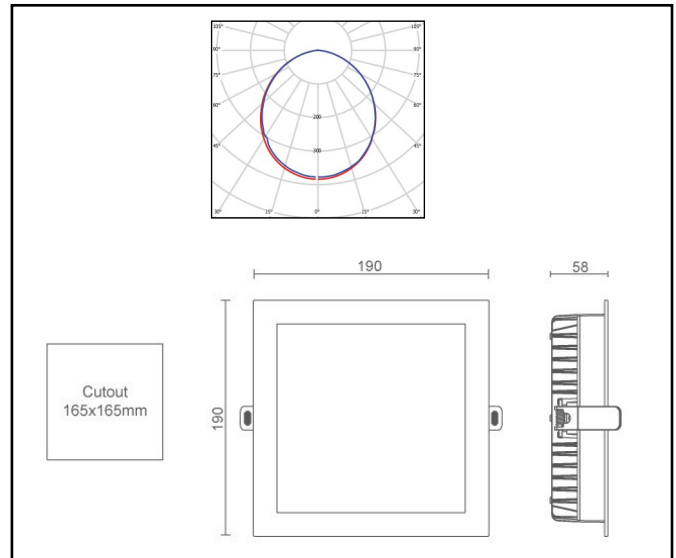

Emergency (Optional)

BLF	Lumen Output
20%	314lm
15%	330lm
11%	330lm

Emergency Duration	3 Hours
Recharge Period	24 Hours
Battery Type	LiFePO4 (Lithium Iron Phosphate)
Battery Pack	3 x 3.2V 1.5Ah
Parasitic Load	1.2W
Operating Temperature	0–60 °C
Power Efficiency	95%
Certification	CE, ROHS