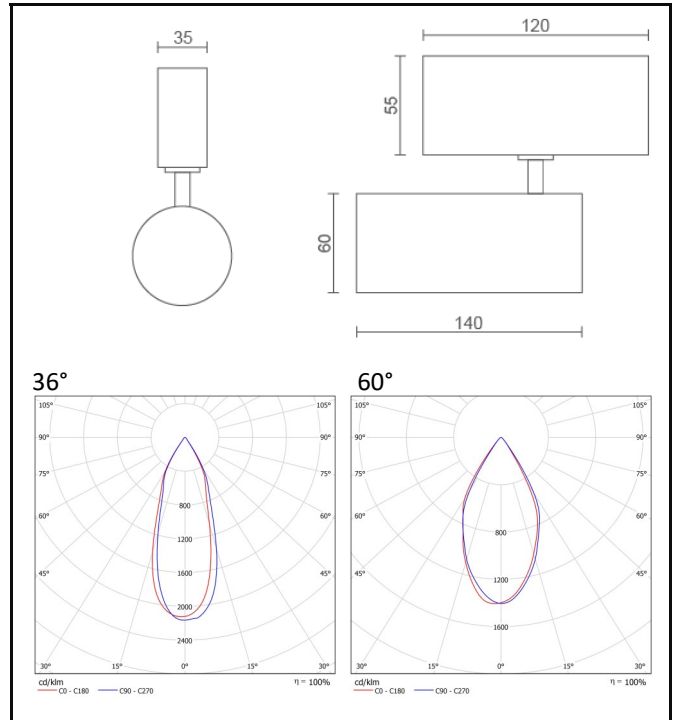

Barracuda Spot

Performance

Lumen Output	Wattage	lm/cW
1200lm (4000K)	11.6 W	103.4

Rated Supply Voltage	220–240 V
AC Voltage Range	198–264 V
Mains Frequency	50/60 Hz
Output LF Current Ripple @ 120Hz	<1%
Overvoltage Protection	320 V
In-rush Current	12 A
THD	<10%
Dimming Type (Optional)	DALI
Dimming Range	1–100%
Operating Temperature	-25... +60 °C
Longevity (L70/B10)	60,000 hours
Colour Rendering	Ra>82
Mounting	Track
Dimensions	Ø60 x 140mm
Weight	2.4 kg
Warranty	5 Years
Certification	CE, ROHS