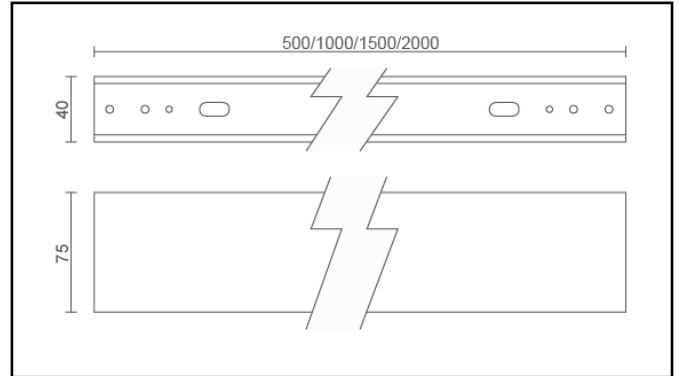

Barracuda Track

Performance

Rated Supply Voltage	220—240 V
AC Voltage Range	198—264 V
Mains Frequency	50/60 Hz
Output LF Current Ripple @ 120Hz (Flicker)	<5%
Overvoltage Protection	320 V
In-rush Current	12 A
THD	<10%
Operating Temperature	-25... +60 °C
Dimensions	40 x 75mm
Weight	1.5kg/500mm
Warranty	5 Years
Certification	CE, ROHS