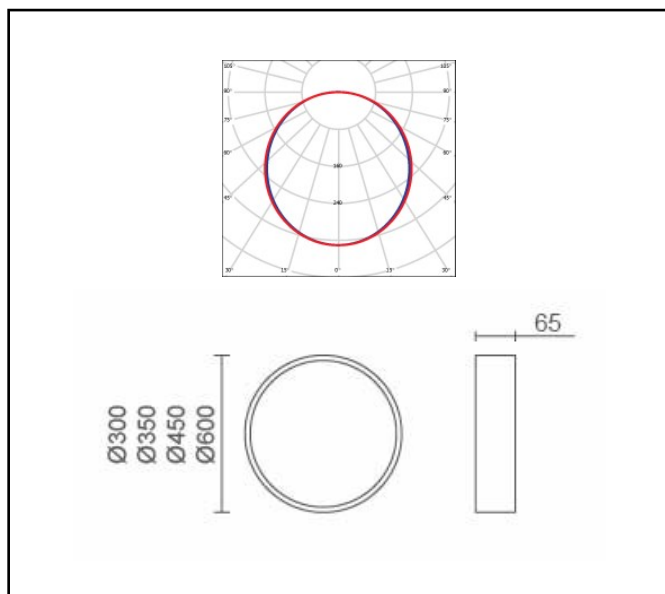

Tel: 01489 878 406 Email: Info@bumblebee-lighting.co.uk Web: bumblebee-lighting.co.uk

Bumblebee, Unit 16 Business Park, Park Lane, Upper Swanmore, Southampton, SO32 2QQ Company No: 10464972 VAT No: 254 3859 81

BumbleBee