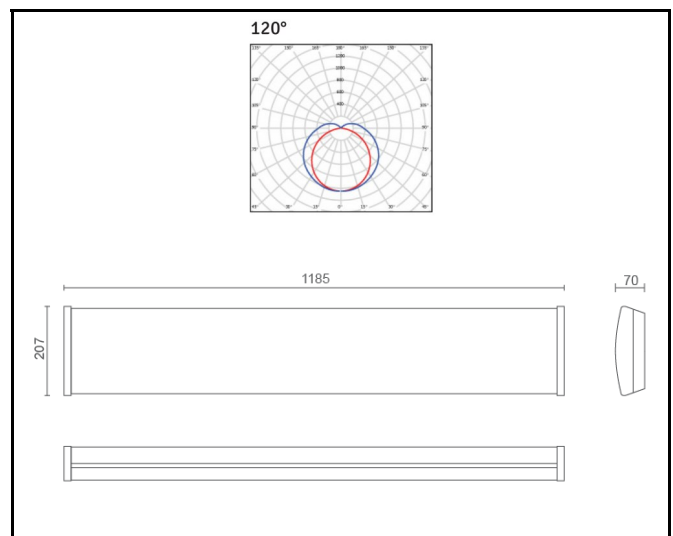

Emergency (Optional)

BLF	Lumen Output
10%	440lm

Emergency Duration	3 Hours Central Test Facility
Recharge Period	24 Hours
Battery Type	NiMH (Nickle-Metal Hydride)
Battery Pack	4 x 2.0V 4.0Ah
Parasitic Load	1.5W
Operating Temperature	0–60 °C
Power Efficiency	95%
Certification	CE, ROHS