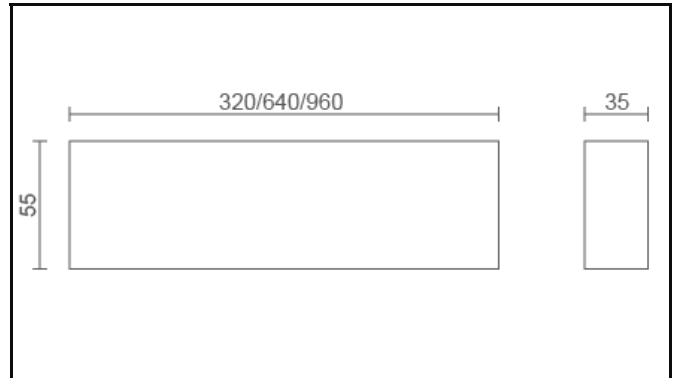

Barracuda Linear Spot

Performance

Lumen Output	Wattage	lm/cW
1120lm (320mm)	11.0 W	101.8
2240lm (640mm)	22.0 W	101.8
3390lm (960mm)	33.0 W	102.7

Rated Supply Voltage	220–240 V
AC Voltage Range	198–264 V
Mains Frequency	50/60 Hz
Output LF Current Ripple @ 120Hz	<1%
Overvoltage Protection	320 V
In-rush Current	12 A
THD	<10%
Dimming Type (Optional)	DALI
Dimming Range	1–100%
Operating Temperature	-25... +60 °C
Longevity (L70/B10)	60,000 hours
Colour Rendering	Ra>82
Mounting	Track
Dimensions	35x55x320/640/960mm
Weight	2.4/3.6/5.4kg
Warranty	5 Years
Certification	CE, ROHS