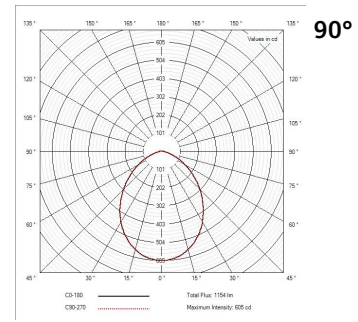

Lighting Data

Lumen Output	Wattage	lm/cW
1154lm	10.1W	114.3
1731lm	15.2W	113.9

CCT	3000K 4000K 6500K
Light Source	SMD
SDCM	3
Longevity (L70/B10)	60,000 Hours
Colour Rendering	RA>82
UGR	<22

Technical Data

IP Rating	IP20
Construction	Diecast Aluminium
RAL colour (standard)	9016 9010 9005
Mounting Method	Track mounted: Global Powergear Stucchi Unipro
Protective class	Class 1
Impact Resistance (IK)	IK04
Warranty	5 Years
Certification	UKCA, CE, ROHS

Electrical Data

Rated Supply Voltage	220–240 V
AC Voltage Range	198–264 V
Mains Frequency	50/60 Hz
Output LF Current Ripple @ 120Hz	<5%
Overvoltage Protection	320 V
In-rush Current	2.5 A
THD	<10%
Power Factor	0.95
Parasitic Load	0.8 W
Operating Temperature	-25 +60 °C

Standard Photometry

Dimensions

Fixing Centres	Ø110mm
Dimensions	Ø130 x 100mm
Weight	2.2 kg