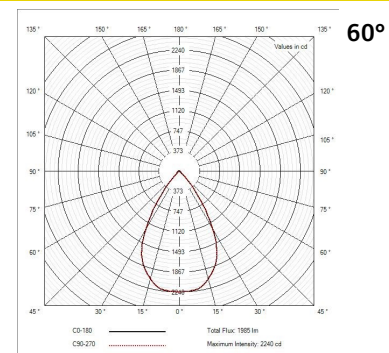

Lighting Data

Lumen Output	Wattage	lm/cW
1489lm	15.4W	96.7
1985lm	20.5W	96.8

CCT	3000K 4000K 6500K
Light Source	COB
SDCM	3
Longevity (L70/B10)	60,000 Hours
Colour Rendering	RA>82
UGR	<19

Technical Data

IP Rating	IP44
Construction	Diecast Aluminium
RAL colour (standard)	9016 9010 9005
Mounting Method	Recessed
Protective class	SELV
Impact Resistance (IK)	IK07
Warranty	5 Years
Certification	UKCA, CE, ROHS

Standard Photometry

Dimensions

Fixing Centres	Ø160mm
Dimensions	Ø180 x 60 mm
Weight	1.9kg