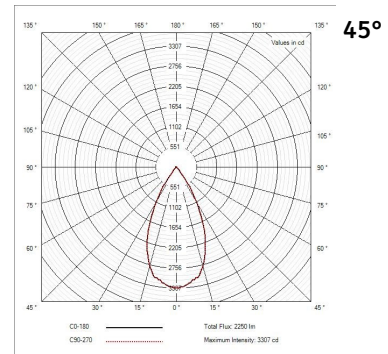

Lighting Data

Lumen Output	Wattage	lm/cW
1688lm (4000K)	15.4W	109.6
2250lm (4000K)	20.5W	109.8

CCT	3000K 4000K 6500K
Light Source	COB
SDCM	3
Longevity (L70/B10)	60,000 Hours
Colour Rendering	RA>82
UGR	<19.0

Standard Photometry

Dimensions

Fixing Centres	Ø75mm
Dimensions	Ø95 x 150mm
Weight	1.9 kg

Tel: 01489 878 406 Email: Info@bumblebee-lighting.co.uk Web: bumblebee-lighting.co.uk

Bumblebee, Unit 16 Business Park, Park Lane, Upper Swanmore, Southampton, SO32 2QQ Company No: 10464972 VAT No: 254 3859 81