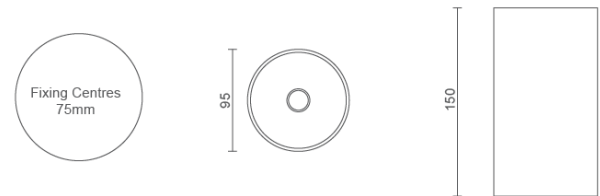

Standard Photometry

Dimensions

Fixing Centres	Ø75mm
Dimensions	Ø95 x 150mm
Weight	1.9 kg

Tel: 01489 878 406 Email: Info@bumblebee-lighting.co.uk Web: bumblebee-lighting.co.uk

Bumblebee, Unit 16 Business Park, Park Lane, Upper Swanmore, Southampton, SO32 2QQ Company No: 10464972 VAT No: 254 3859 81