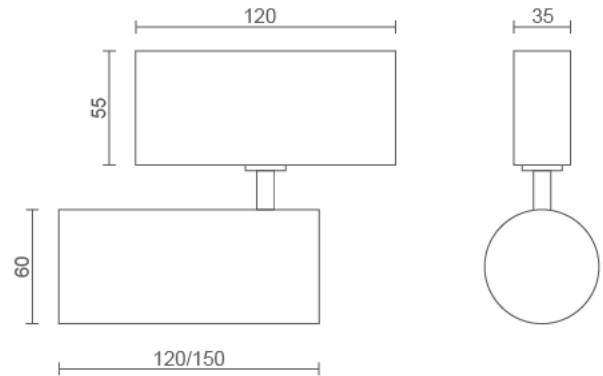

Standard Photometry

Dimensions

Dimensions	Ø60x120/150mm
Weight	2.4/2.5kg

Tel: 01489 878 406 Email: Info@bumblebee-lighting.co.uk Web: bumblebee-lighting.co.uk

Bumblebee, Unit 16 Business Park, Park Lane, Upper Swanmore, Southampton, SO32 2QQ Company No: 10464972 VAT No: 254 3859 81