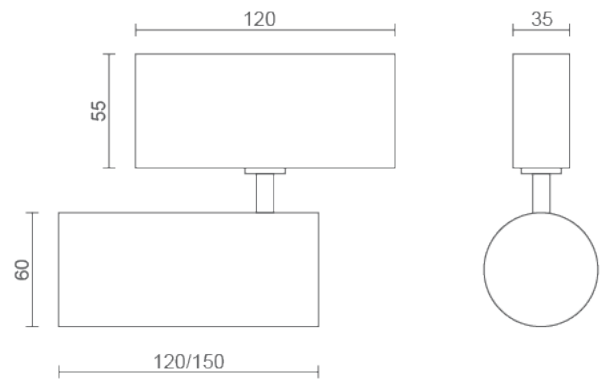

## Standard Photometry

## Dimensions

Dimensions	Ø60x120/150mm
Weight	2.4/2.5kg

Tel: 01489 878 406 Email: [Info@bumblebee-lighting.co.uk](mailto:Info@bumblebee-lighting.co.uk) Web: [bumblebee-lighting.co.uk](http://bumblebee-lighting.co.uk) ISO 9001(UKAS) ISO 14001(UKAS)