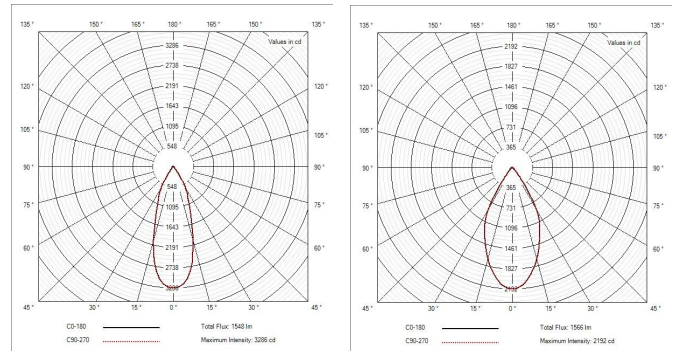

Lighting Data

Lumen Output	Wattage	lm/cW
1092lm (60° 4000K)	12.5W	87.4
1566m (60 4000K)	18.0W	87.0

CCT	3000K 4000K 6500K
Light Source	SMD
SDCM	3
Longevity (L70/B10)	70,000 Hours
Colour Rendering	RA>90
UGR	<19

Technical Data

IP Rating	IP20
Construction	Aluminium Body Polycarbonate diffuser
RAL colour (standard)	9016 (Standard) 9010 9005
Mounting Method	To be used only with Barracuda track 'click-in'
Protective class	SELV
Impact Resistance (IK)	IK04
Warranty	5 Years
Certification	UKCA, CE, ROHS

Electrical Data

Rated Supply Voltage	DC48 V
DC Voltage Range	38–60 V
Output LF Current Ripple @ 120Hz	<3%
Overvoltage Protection	80 V
In-rush Current	10 A
THD	<10%
Power Factor	0.95
Parasitic Load	0.34 W
Operating Temperature	-10 +50 °C

Standard Photometry

Dimensions

Dimensions	Ø60x120/150mm
Weight	2.4/2.5kg