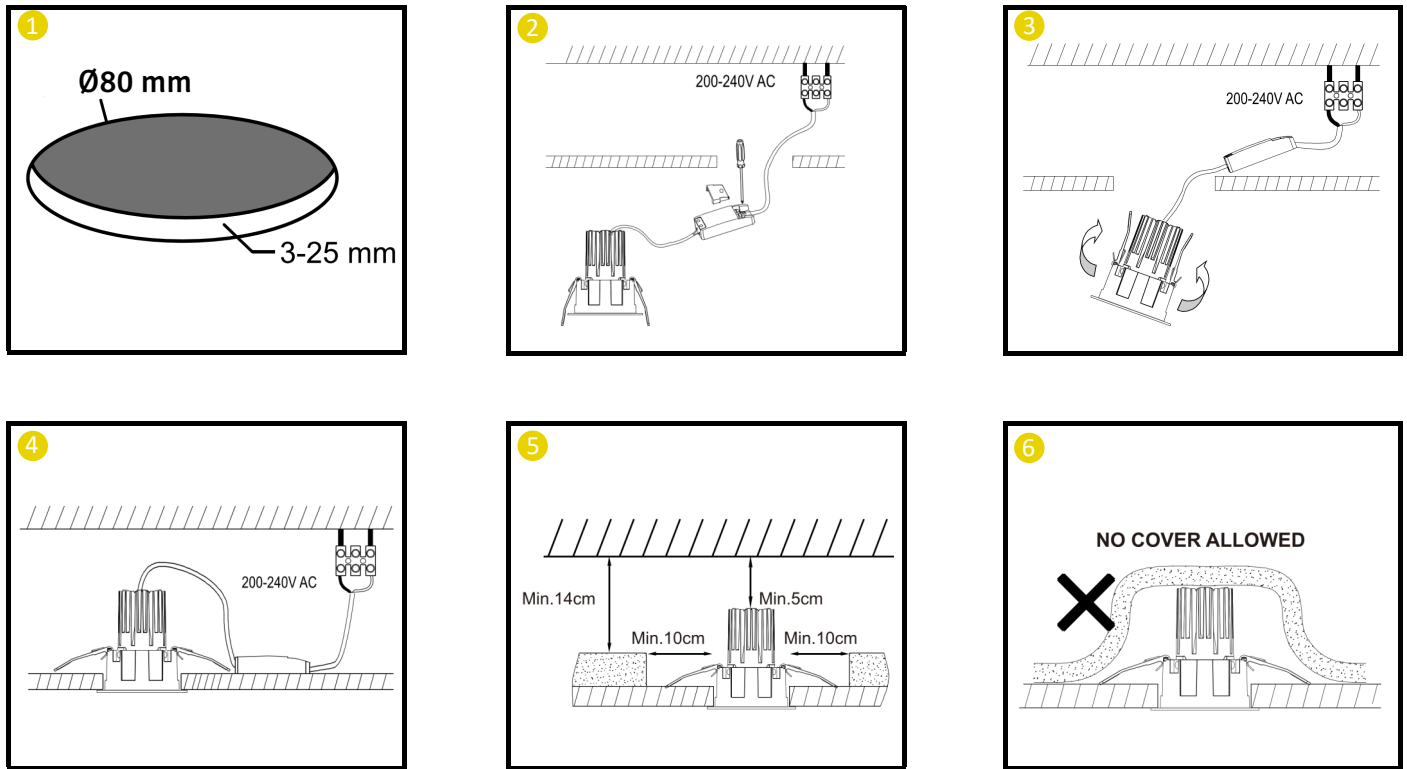

Installation