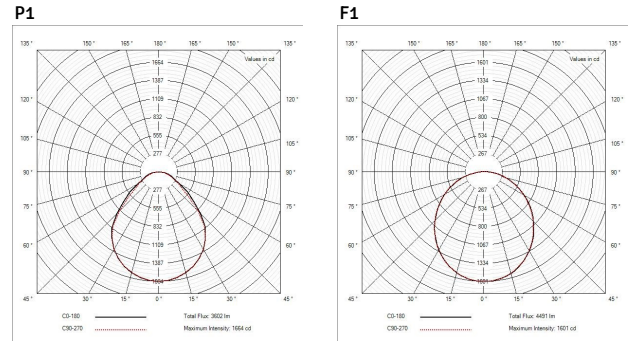

CCT	3000K 4000K 6500K
Light Source	SMD
SDCM	3
Longevity (L70/B10)	70,000 Hours
Colour Rendering	RA>82
UGR	<19.0

Technical Data

IP Rating	IP44
Construction	Folded steel PMMA diffuser
RAL colour (standard)	9016 9010 9005
Mounting Method	Recessed
Protective class	SELV
Impact Resistance (IK)	IK04
Warranty	5 Years
Certification	UKCA, CE, ROHS

Electrical Data

Rated Supply Voltage	220–240 V
AC Voltage Range	198–250 V
Mains Frequency	50/60 Hz
Output LF Current Ripple @ 120Hz	<4%
Overvoltage Protection	320 V
In-rush Current	9 A
THD	<20%
Power Factor	0.90
Parasitic Load	0.43 W
Operating Temperature	-20 +50 °C

Emergency Duration	3 Hours
Recharge Period	24 Hours
Battery Type	LiFePO4 (Lithium Iron Phosphate)
Battery Pack	3 x 3.2V 1.5Ah
Parasitic Load	1.2W
Operating Temperature	0–60 °C
Power Efficiency	95%
Certification	UKCA, CE, ROHS

Standard Photometry

Dimensions

Dimensions*	295x1195x75 mm (Typical)
*Other sizes available to fit required ceiling types	
Weight	4.5 kg